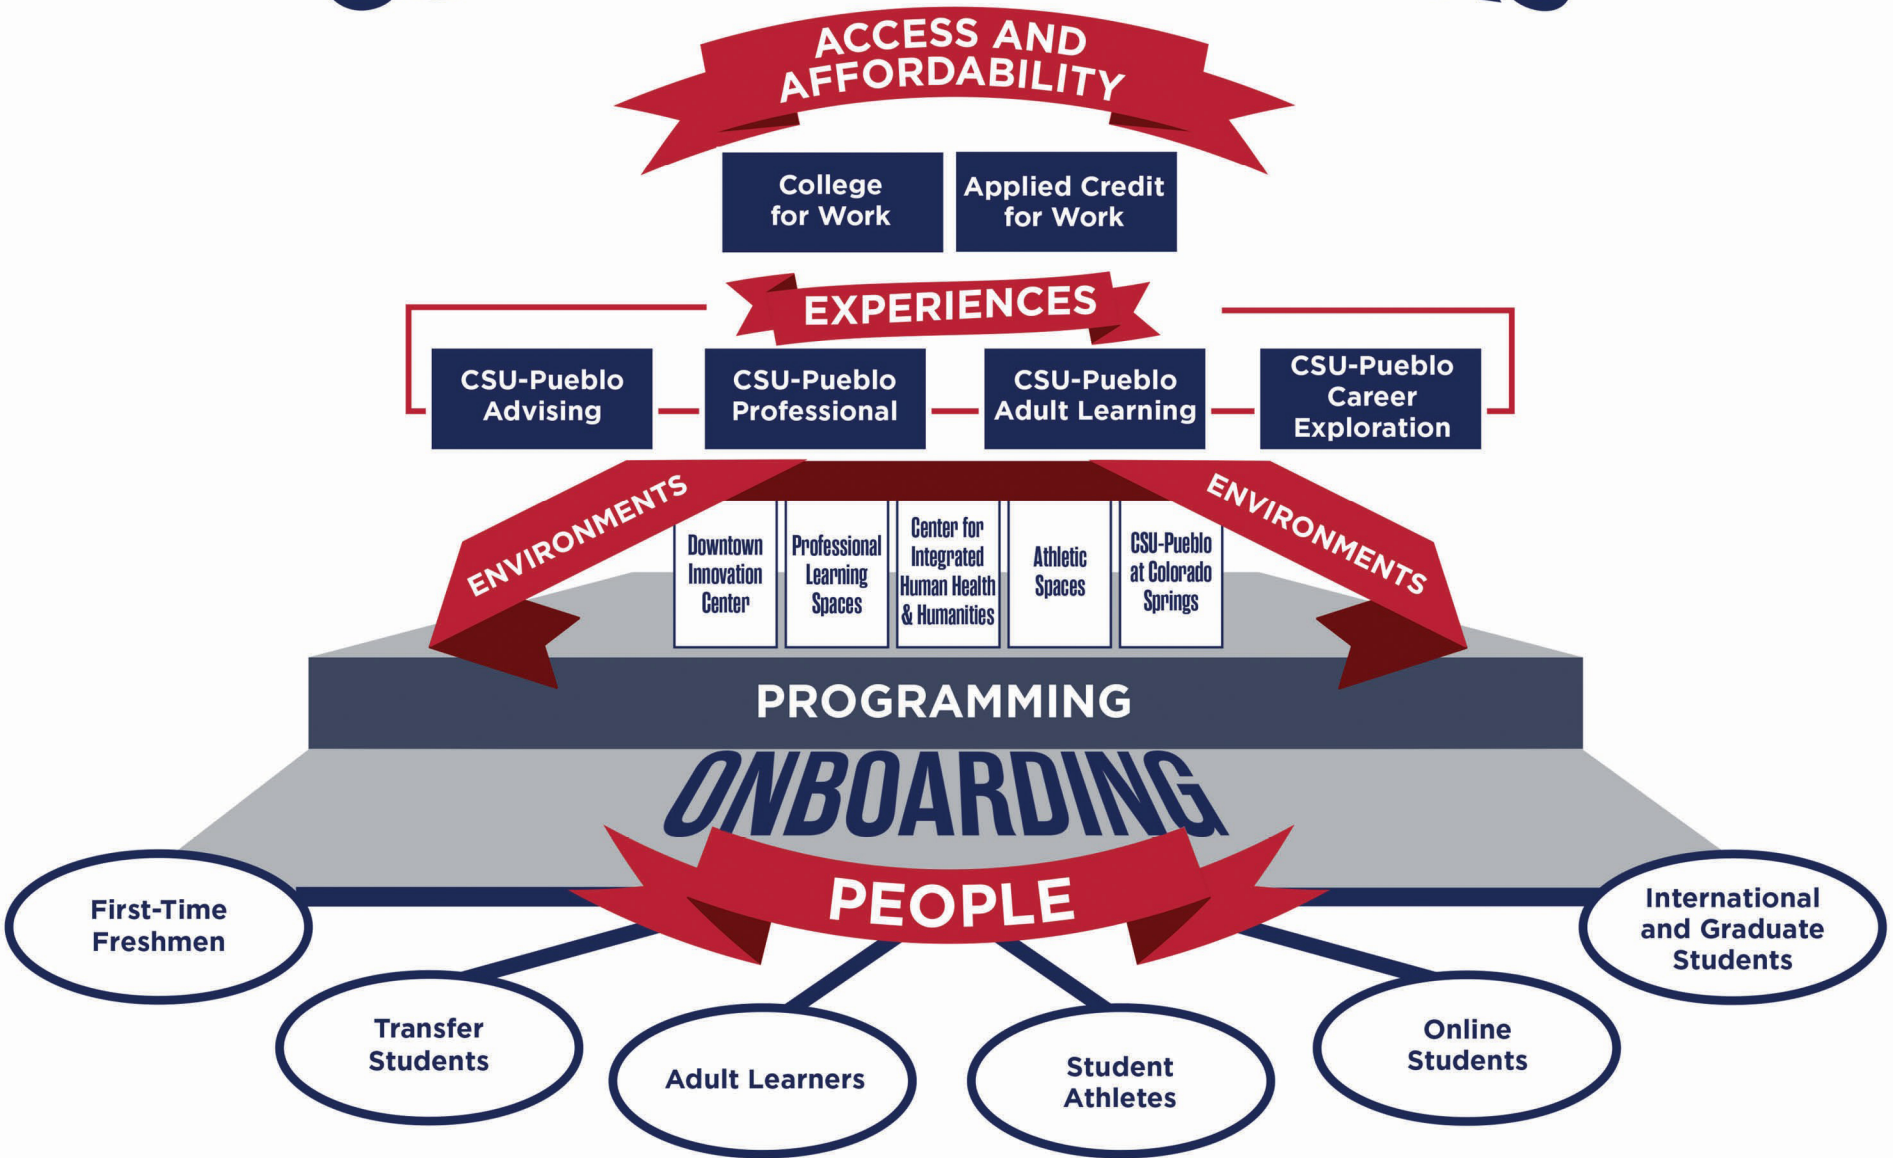

CSU-PUEBLO WORKS